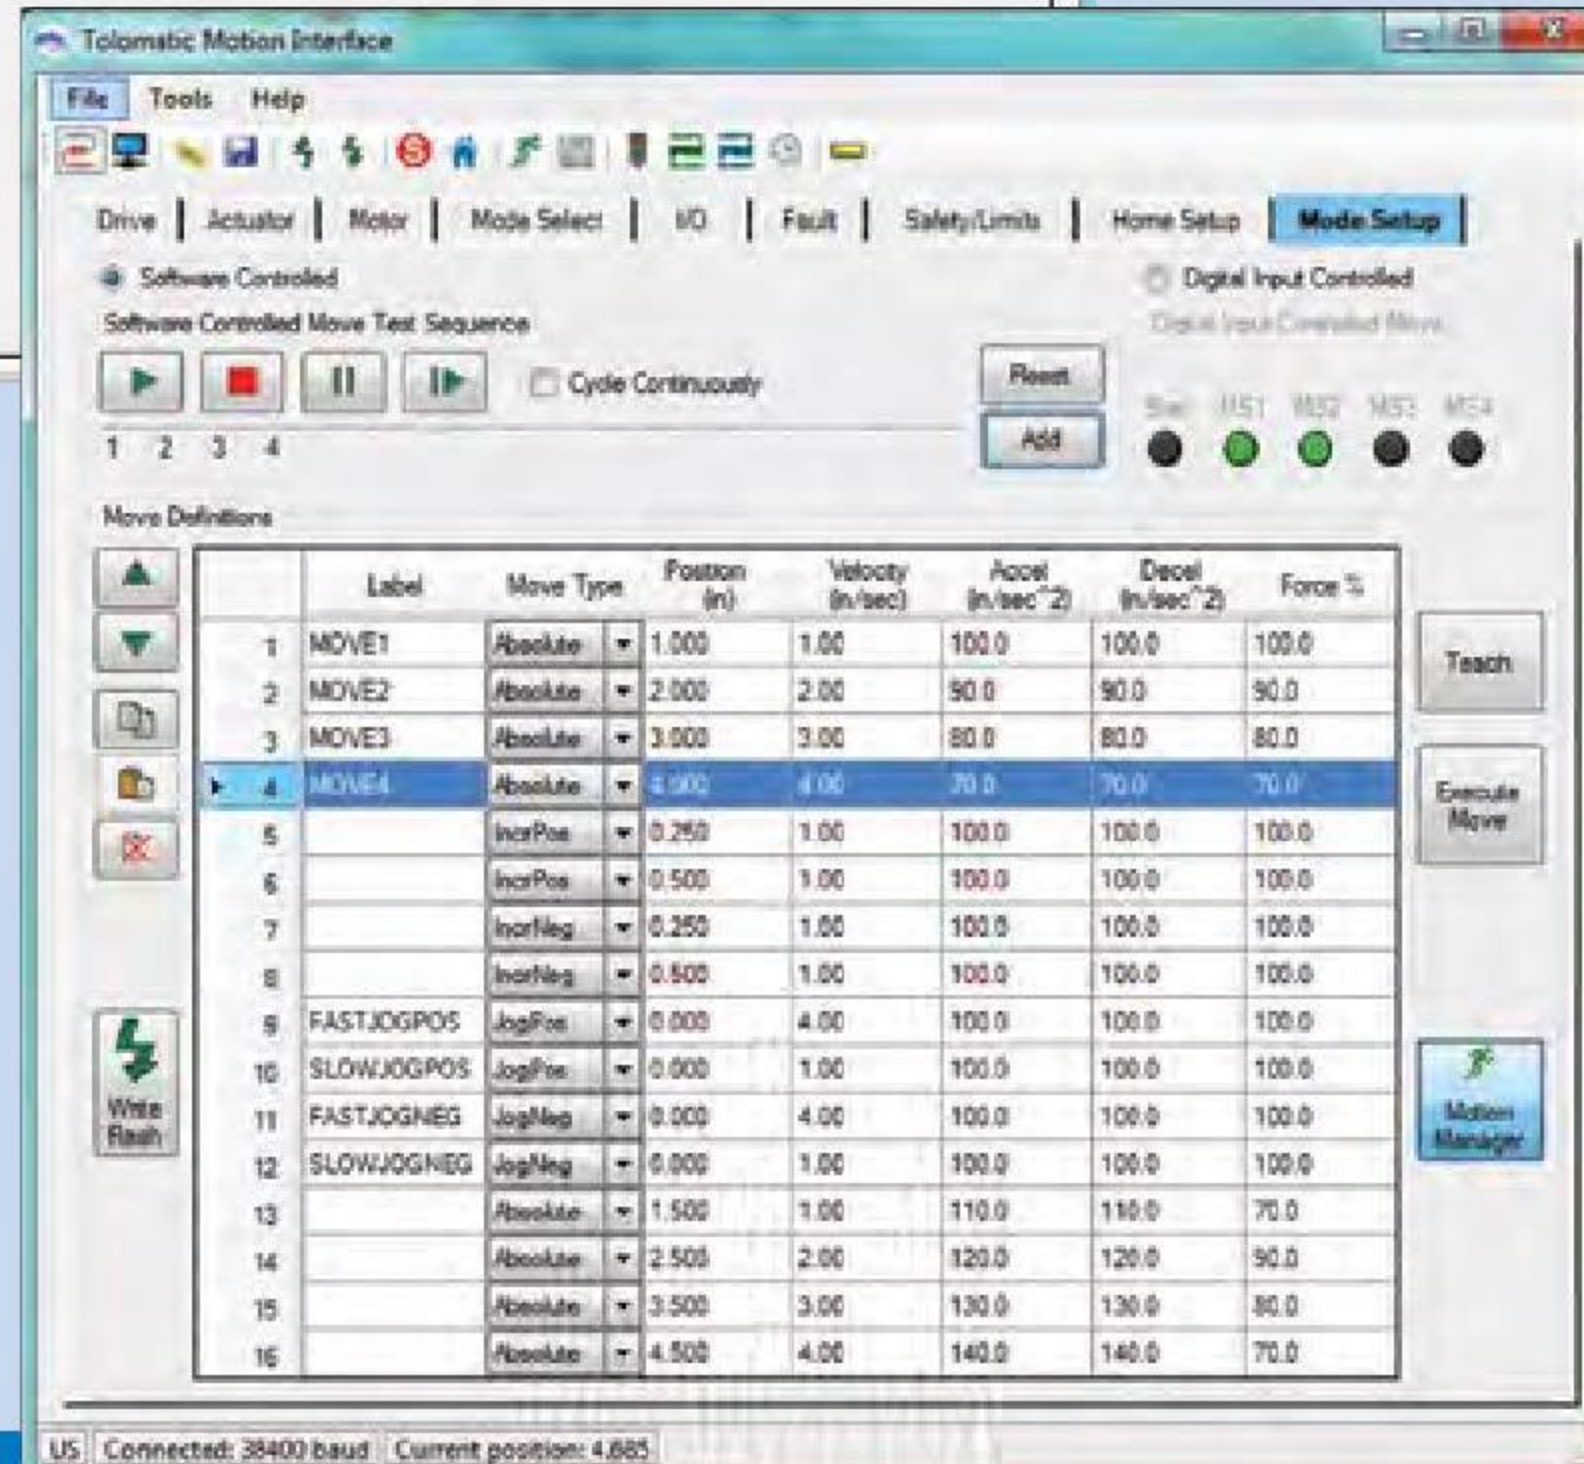

EASY TO USE CONFIGURATION SOFTWARE

- Windows[®] compliant