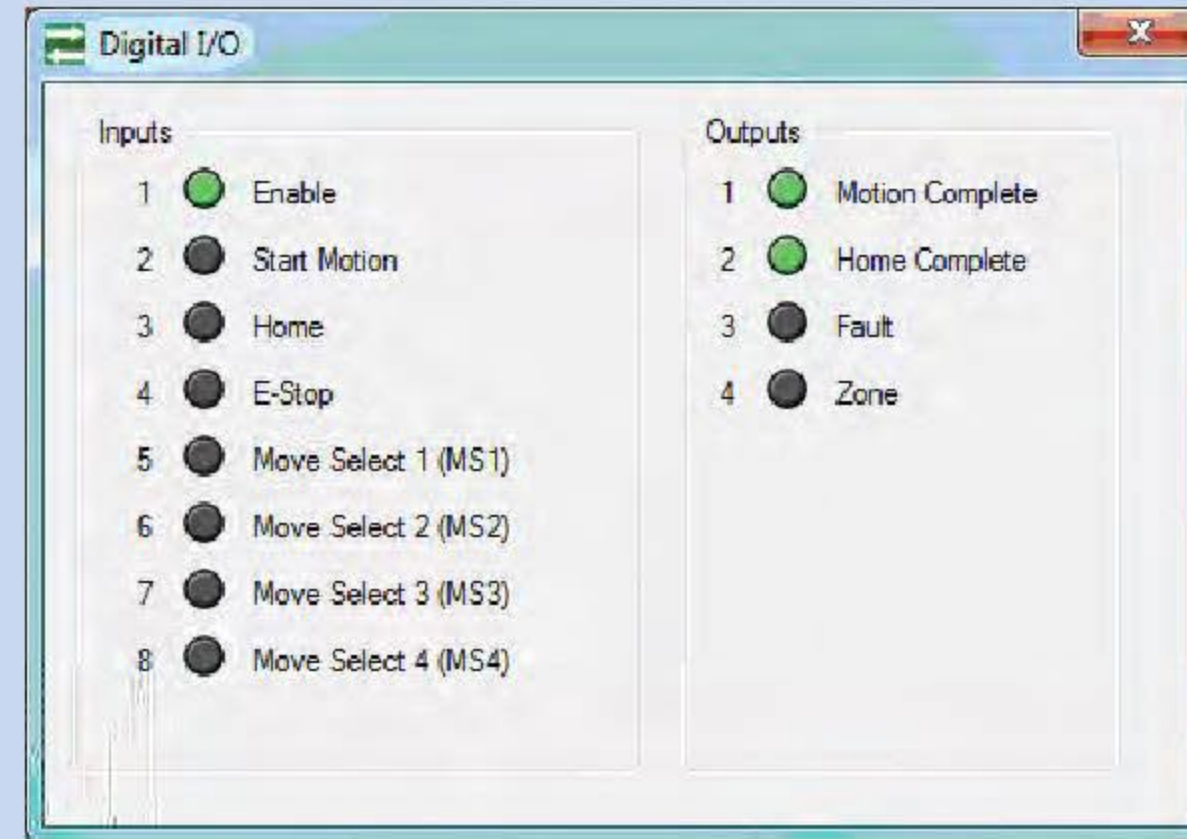

EASY TO USE CONFIGURATION SOFTWARE

- Windows[®] compliant