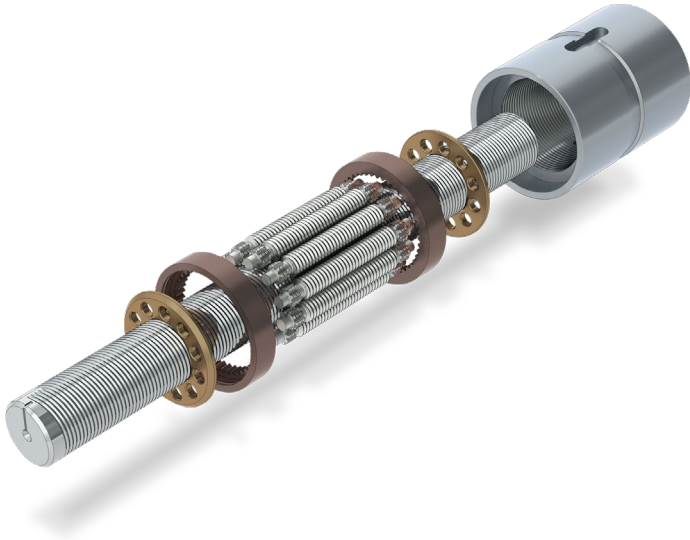

Roller Screw Features

- Precision Ground, High DLR, roller screws for long life
- High accuracy and repeatability
- Industry best lead times
- Tolomatic offers a complete range of high-force electric linear actuators, available with long-lasting roller screws